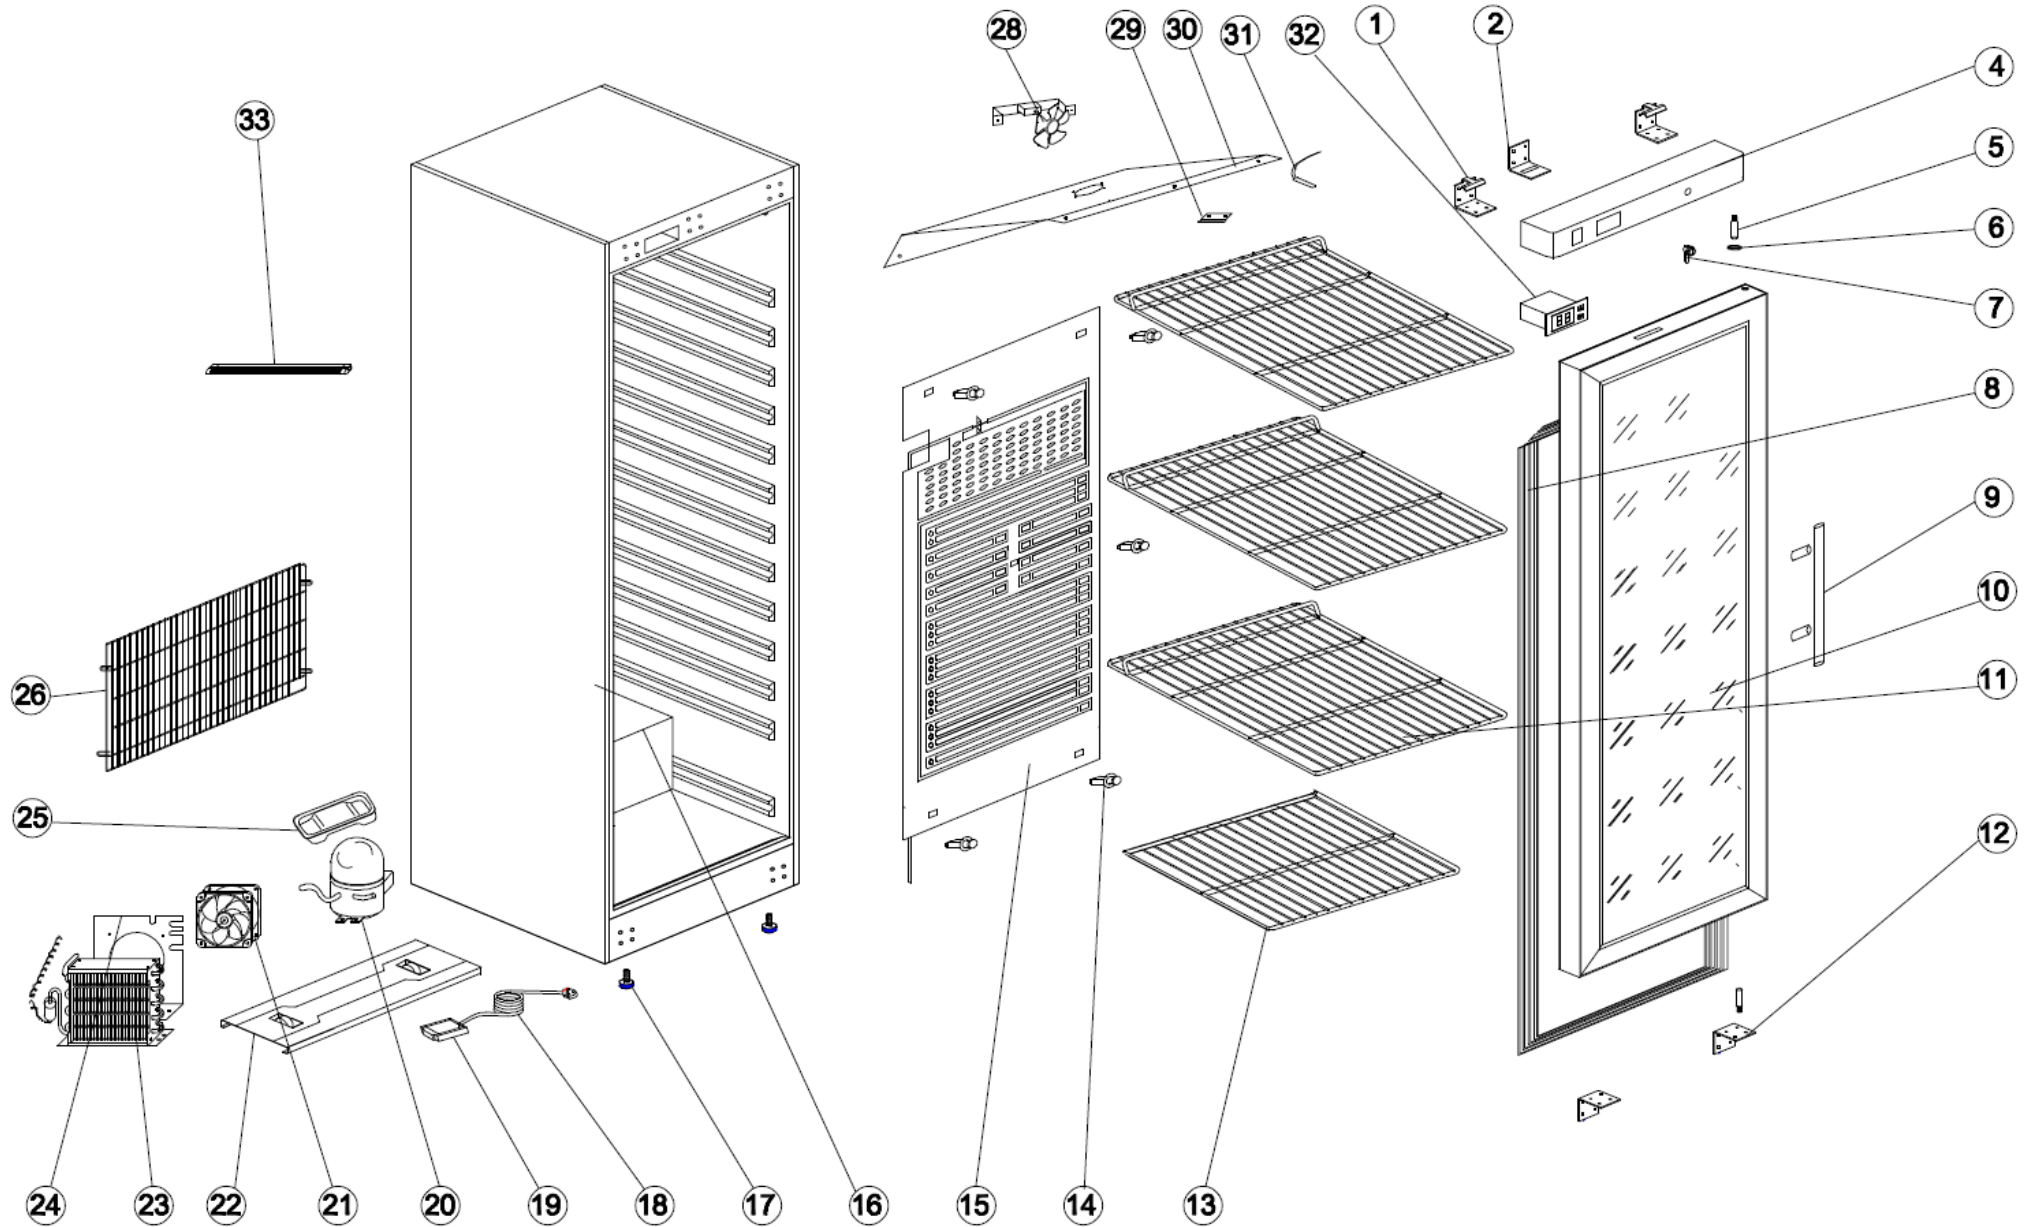

Exploded diagram and spare parts list - CD087

Exploded diagram and spare parts list - CD087

Machine	Explode	Code	Description
Polar Glass Door Refrigerator - 400Ltr	1	AD037	Up Hinge
Polar Glass Door Refrigerator - 400Ltr	2	AD027	Hook of Lock
Polar Glass Door Refrigerator - 400Ltr	4		Front Panel
Polar Glass Door Refrigerator - 400Ltr	5	AD026	Hinge Axis
Polar Glass Door Refrigerator - 400Ltr	6	AB354	Bushing
Polar Glass Door Refrigerator - 400Ltr	7	AD028	Lock
Polar Glass Door Refrigerator - 400Ltr	8	AD024	Gasket
Polar Glass Door Refrigerator - 400Ltr	9		Glass Door Handle
Polar Glass Door Refrigerator - 400Ltr	10		Glass Door
Polar Glass Door Refrigerator - 400Ltr	11	AD029	Shelf
Polar Glass Door Refrigerator - 400Ltr	12	AD013	Down Hinge
Polar Glass Door Refrigerator - 400Ltr	13	AD001	Bottom Shelf
Polar Glass Door Refrigerator - 400Ltr	14	AD014	Evaporator Fixer
Polar Glass Door Refrigerator - 400Ltr	15	AG094	Evaporator
Polar Glass Door Refrigerator - 400Ltr	16		Body
Polar Glass Door Refrigerator - 400Ltr	17	AB361	Feet
Polar Glass Door Refrigerator - 400Ltr	18		Plug
Polar Glass Door Refrigerator - 400Ltr	19	AA691	Junction Box
Polar Glass Door Refrigerator - 400Ltr	20	AG013	Compressor (R600a)
Polar Glass Door Refrigerator - 400Ltr	21	AB339	Condenser Fan
Polar Glass Door Refrigerator - 400Ltr	22	AD034	Unit Board
Polar Glass Door Refrigerator - 400Ltr	23	AD201	Condenser
Polar Glass Door Refrigerator - 400Ltr	24		Condenser Fan Support
Polar Glass Door Refrigerator - 400Ltr	25	AD038	Water Box
Polar Glass Door Refrigerator - 400Ltr	26		Unit Room Grills
Polar Glass Door Refrigerator - 400Ltr	28	AF646	Circular Fan
Polar Glass Door Refrigerator - 400Ltr	29	AA639	Sensor Fixed Clip
Polar Glass Door Refrigerator - 400Ltr	30		Circuit Fan Support
Polar Glass Door Refrigerator - 400Ltr	31	AC614	NTC Probe
Polar Glass Door Refrigerator - 400Ltr	32	AB363	Thermostat
Polar Glass Door Refrigerator - 400Ltr	33	AC817	Complete Lamp incl Cover & Base