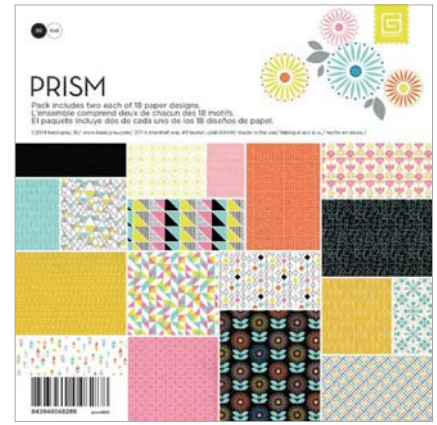

6X6 PAPER PAD/ psm-4828

36 6" x 6" papers/ 2 sheets of 18 single-sided de-
signs on 65# heavyweight paper