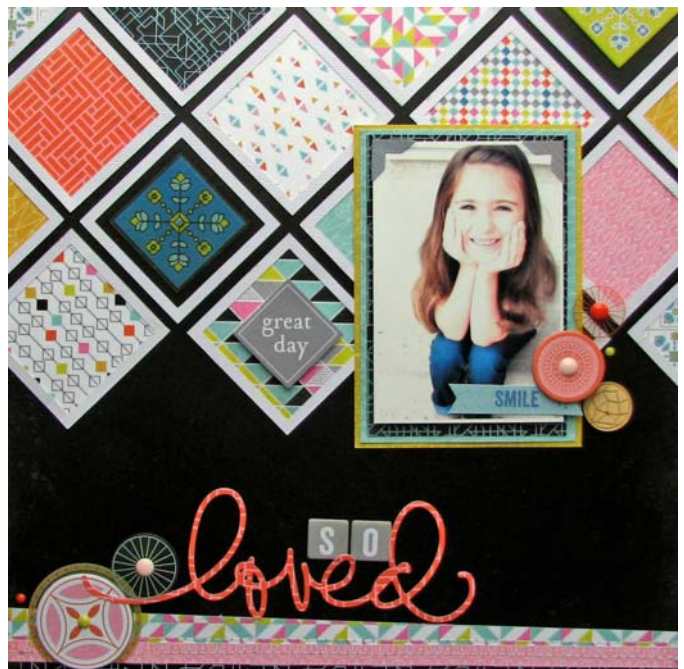

printed die-cut chipboard shapes and alphabets/ adhesive backed - acid & lignin free

DESIGNED BY: NICOLE NOWOSAD

Printed kraft tags with twine