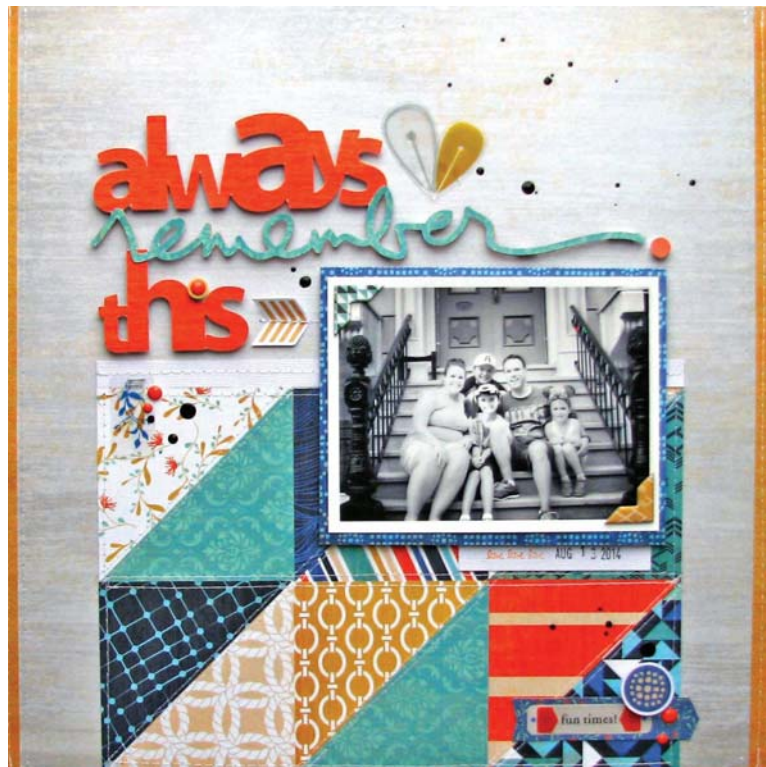

DESIGNED BY: NICOLE NOWOSAD

Designer prints on transparent stickers in shapes and strips