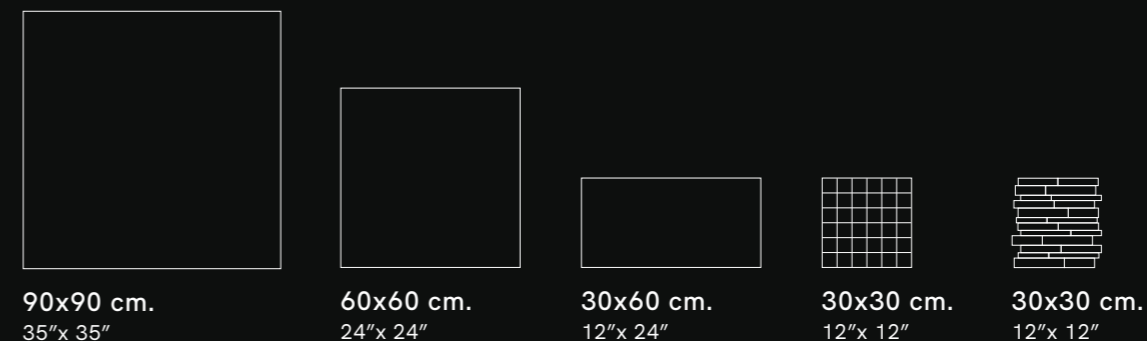

3 sizes
4 colours
2 finishes

Peldaño torelo		Peld. angular torelo		Peldaño canto romo		Peld. ang. canto romo		Peldaño tabica		Peld. angular tabica		Rodapié	
90x90	PESP7200	90x90	PESP8500	90x90	PESP6100	90x90	PESP6300	90x90	PESP7000	90x90	PESP8500	7,3x90	PESP800
30x90	PESP6800	30x90	PESP7100	30x90	PESP2900	30x90	PESP3100	30x90	PESP6500	30x90	PESP6900	7,3x60	PESP100
60x60	PESP6200	60x60	PESP7000	60x60	PESP1900	60x60	PESP2400	60x60	PESP6000	60x60	PESP7000		
30x60	PESP5900	30x60	PESP6600	30x60	PESP1200	30x60	PESP1400	30x60	PESP5500	30x60	PESP6400		

Sin hendiduras y con hendiduras / Non striped and striped