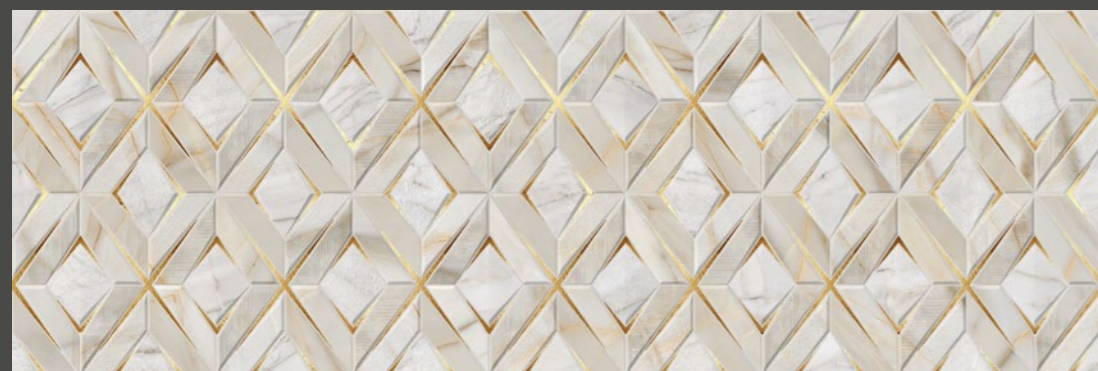

Viena

Eleganza

VIENA GOLD
40x120 MATE Q1200

VIENA GOLD
40x120 BRILLO Q1200

ELEGANZA GOLD
40x120 Q1300

DECOR LUXURY
40x120 Q2050

WALL
Viena Gold Mate 40x120
Eleganza Gold 40x120

FLOOR
Gingerwood Teak Natural 20x120