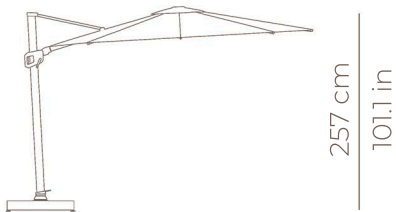

MARE

UMBRELLA
REF.: 85002

Materials

Powder coating aluminium frame. Cover available in fabric or Batyline.

Base: aluminium structure and cover. The interior is made up of 8 granite pieces, each weighing 16 kg.

Dimensions

Ø 350 cm

Ø 137.8 in

Weight: 179 Kg / 394,6 lb

Base weight: 146 Kg/ 321,9 lb

Volume: 0,45 m³

Fecha: 22-11-2024

MARE