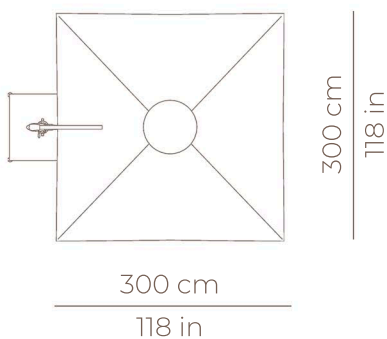

MARE

UMBRELLA
REF.: 85001

Materials

Powder coating aluminium frame. Cover available in fabric or Batyline.

Base: aluminium structure and cover. The interior is made up of 8 granite pieces, each weighing 16 kg.

Dimensions

Weight: 179 Kg / 394,6 lb

Base weight: 146 Kg/ 321,9 lb

Volume: 0,44 m³

Fecha: 22-11-2024

MARE

UMBRELLA
REF.: 85001

Finish