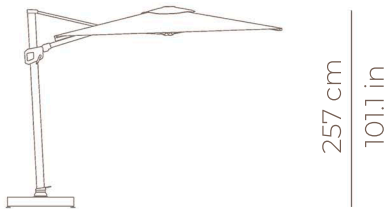

MARE

UMBRELLA
REF.: 85001

Materials

Powder coating aluminium frame. Cover available in fabric or Batyline.

Base: aluminium structure and cover. The interior is made up of 8 granite pieces, each weighing 16 kg.

Dimensions

Weight: 179 Kg / 394,6 lb

Base weight: 146 Kg/ 321,9 lb

Volume: 0,44 m³

Fecha: 22-11-2024

MARE

UMBRELLA
REF.: 85001

Finish