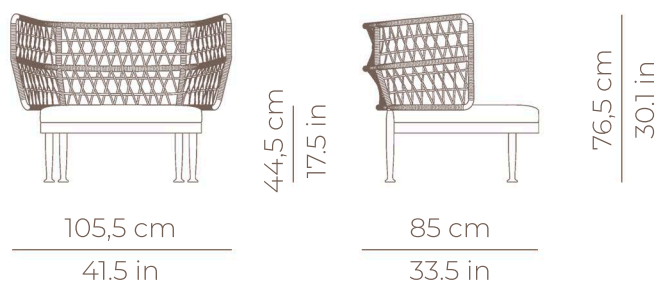

CURIO

LOUNGE CHAIR
REF.: 80145

Materials

Powder coated aluminum frame. Rope 15 mm.

Dimensions

Weight: 21,8 Kg / 48.06 lb

Volume: 0,86 m³

Fecha: 09-01-2025

CURIO

LOUNGE CHAIR
REF.: 80145

Finish

76 Merlot -
Burdeaux

79 Mineral White -
Earth

77 Gunmetal Grey -
Fossil Grey

Cushion content

Polyurethane Foam 35Kg HR Density.