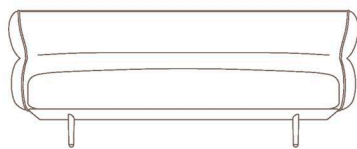

AMBA ESSENCE

DAYBED
REF.: 80095

Materials

Powder coated aluminum frame.

Dimensions

182,5 cm

71.9 in

42 cm
16.5 in

171,5 cm

67.5 in

71 cm
28 in

Weight: 54 Kg / 119 lb

Volume: 1,74 m³

Fecha: 22-11-2024

AMBA ESSENCE

DAYBED