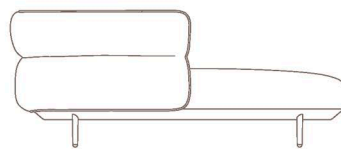

AMBA ESSENCE

DAYBED
REF.: 80095

Materials

Powder coated aluminum frame.

Dimensions

182,5 cm

71.9 in

42 cm
16.5 in

171,5 cm

67.5 in

71 cm
28 in

Weight: 54 Kg / 119 lb

Volume: 1,74 m³

Fecha: 22-11-2024

AMBA ESSENCE

DAYBED