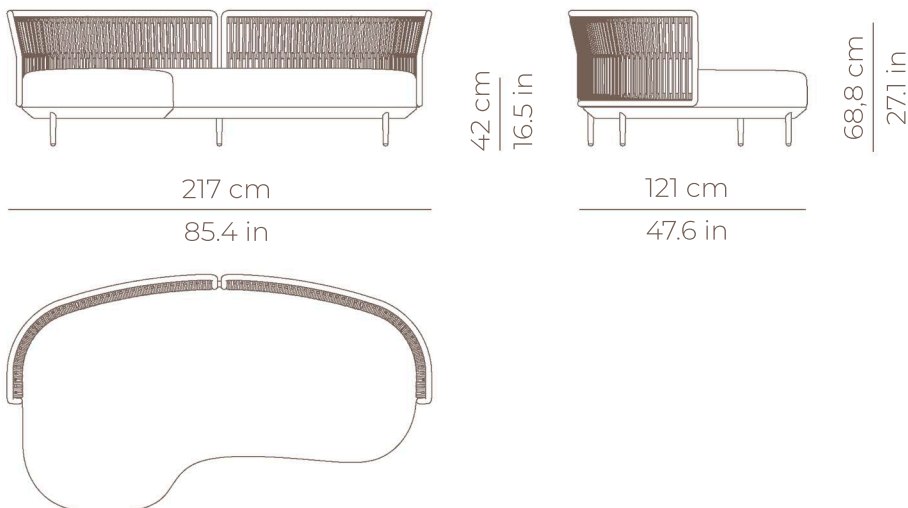

AMBA WOVEN

SOFA - CHAISE MODULE
REF.: 79993

Materials

Powder coated aluminum frame. Rope Ø10 mm.

Dimensions

Weight: 73,6 Kg / 162.3 lb
Volume: 2,12 m³

Fecha: 22-11-2024

AMBA WOVEN

SOFA - CHAISE MODULE
REF.: 79993

Finish

78 Mineral
White - Sandstone

80 Gunmetal
Grey - Graphite

Cushion content

Polyurethane Foam 35Kg HR Density.

Fabric

100% Solution Dyed Acrylic with stain and mildew resistant treatment
Mould resistant.
Stain resistant.
UV resistant.
Sun protection.
Warranty 5 years.
See available fabrics samples.