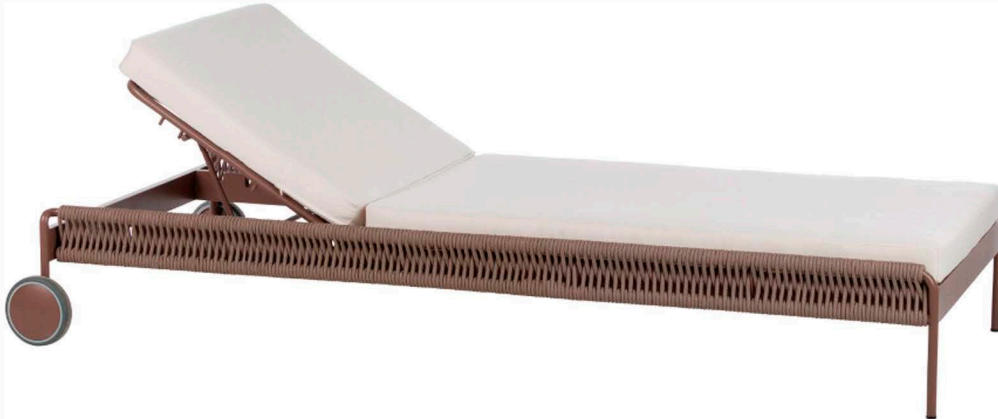

## WEAVE

SUNBED  
REF.: 77195

### Materials

Powder coated aluminium structure. Rope. Reclining with wheels.

### Dimensions

Length x width x height:  
190 x 91 x 78 cm. / 74.8 x 35.8 x 30.7 in.  
Seating height: 33 cm. / 13 in.  
Weight: 42.5 Kg. / 93 lb.  
Volume: 0,66 m<sup>3</sup>

### Finish

Weavings: Rope 8 mm Ø.

Taupe Grey  
60 with  
Taupe Rope

Cream 61  
with Nougat  
Rope

Black 59  
with Black  
Rope