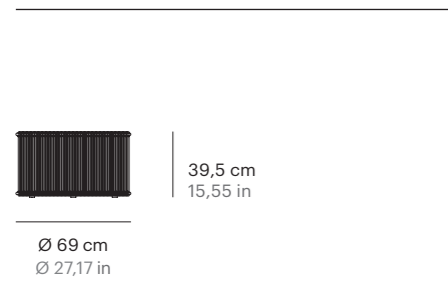

Mesa centro redonda Rounded coffe table