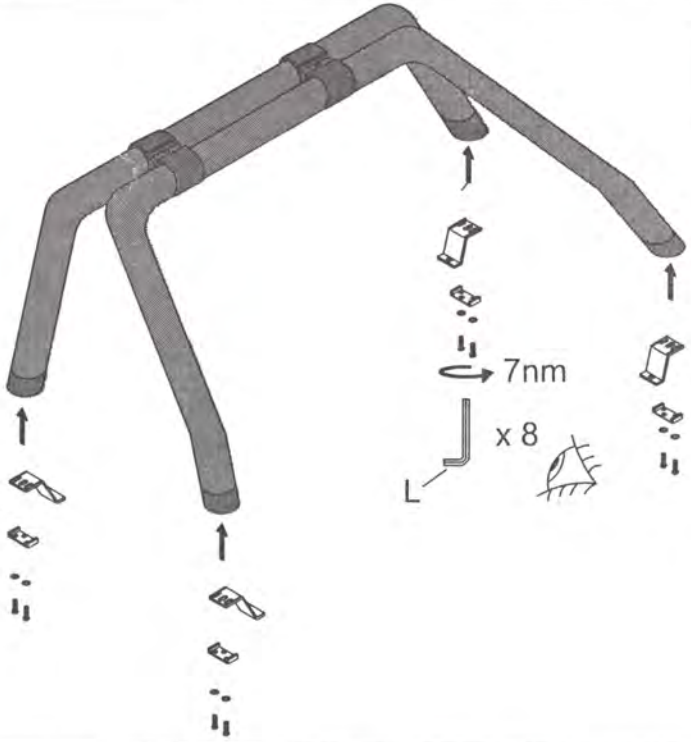

QwikFoot™

Installation Guide Volkswagen Amarok - QF750

Parts List

Item	Description	Qty.	Item	Description	Qty.
A	Style Bar Bracket	4	G	M8 Button Head Screw	8
B	Style Bar Retaining Bracket	4	H	M8 Star Washer	8
C	Style Bar Bed Clamp	4	I	M8 Socket Cap Screw	4
D	Front Boot	2	J	M8 Lock Washer	4
E	Back Left Boot	1	K	M6 Long Handle Hex Key	1
F	Back Right Boot	1	L	M5 Short Handle Hex Key	1

1

2

= 3

= 4

3

4

5