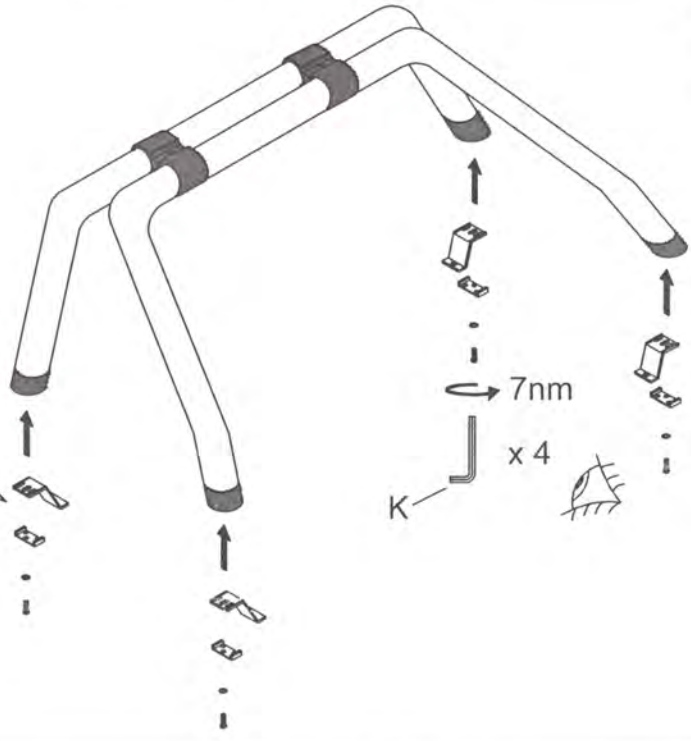

QwikFoot™

Installation Guide Volkswagen Amarok - QF750

Parts List

Item	Description	Qty.	Item	Description	Qty.
A	Style Bar Bracket	4	G	M8 Button Head Screw	8
B	Style Bar Retaining Bracket	4	H	M8 Star Washer	8
C	Style Bar Bed Clamp	4	I	M8 Socket Cap Screw	4
D	Front Boot	2	J	M8 Lock Washer	4
E	Back Left Boot	1	K	M6 Long Handle Hex Key	1
F	Back Right Boot	1	L	M5 Short Handle Hex Key	1

1

2

= 3

= 4

3

4

5