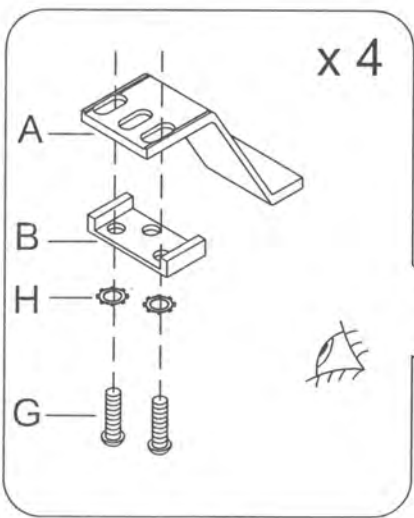

QwikFoot™

Installation Guide Volkswagen Amarok - QF750

Parts List

Item	Description	Qty.	Item	Description	Qty.
A	Style Bar Bracket	4	G	M8 Button Head Screw	8
B	Style Bar Retaining Bracket	4	H	M8 Star Washer	8
C	Style Bar Bed Clamp	4	I	M8 Socket Cap Screw	4
D	Front Boot	2	J	M8 Lock Washer	4
E	Back Left Boot	1	K	M6 Long Handle Hex Key	1
F	Back Right Boot	1	L	M5 Short Handle Hex Key	1

1

2

= 3

= 4

3

4

5