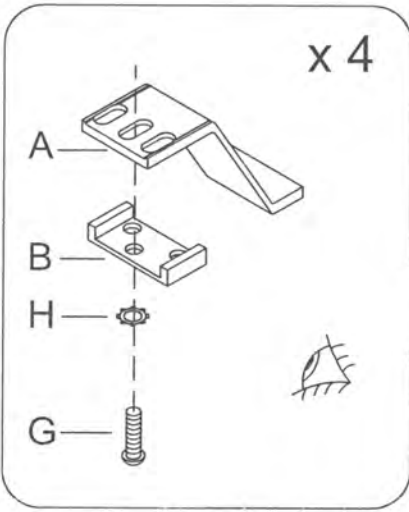

QwikFoot™

Installation Guide Volkswagen Amarok - QF750

Parts List

Item	Description	Qty.	Item	Description	Qty.
A	Style Bar Bracket	4	G	M8 Button Head Screw	8
B	Style Bar Retaining Bracket	4	H	M8 Star Washer	8
C	Style Bar Bed Clamp	4	I	M8 Socket Cap Screw	4
D	Front Boot	2	J	M8 Lock Washer	4
E	Back Left Boot	1	K	M6 Long Handle Hex Key	1
F	Back Right Boot	1	L	M5 Short Handle Hex Key	1

1

2

= 3

= 4

3

4

5