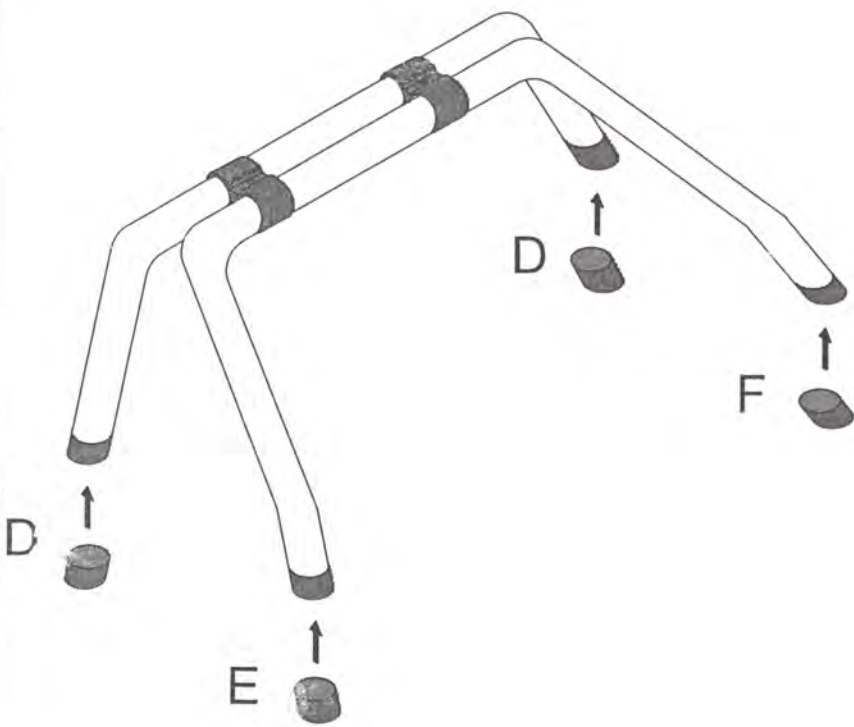

QwikFoot™

Installation Guide Volkswagen Amarok - QF750

Parts List

Item	Description	Qty.	Item	Description	Qty.
A	Style Bar Bracket	4	G	M8 Button Head Screw	8
B	Style Bar Retaining Bracket	4	H	M8 Star Washer	8
C	Style Bar Bed Clamp	4	I	M8 Socket Cap Screw	4
D	Front Boot	2	J	M8 Lock Washer	4
E	Back Left Boot	1	K	M6 Long Handle Hex Key	1
F	Back Right Boot	1	L	M5 Short Handle Hex Key	1

1

2

= 3

= 4

3

4

5