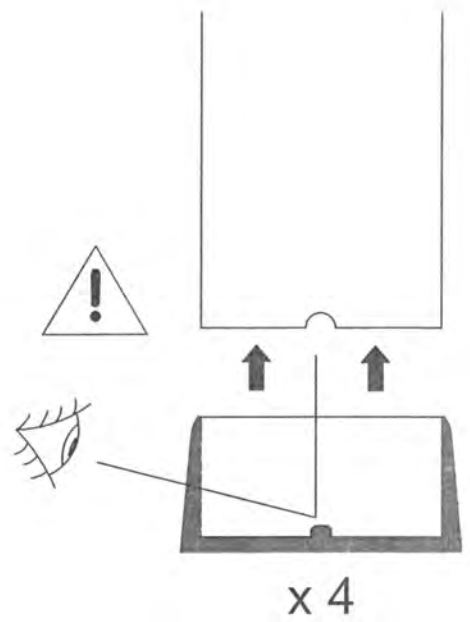

QwikFoot™

Installation Guide Volkswagen Amarok - QF750

Parts List

Item	Description	Qty.	Item	Description	Qty.
A	Style Bar Bracket	4	G	M8 Button Head Screw	8
B	Style Bar Retaining Bracket	4	H	M8 Star Washer	8
C	Style Bar Bed Clamp	4	I	M8 Socket Cap Screw	4
D	Front Boot	2	J	M8 Lock Washer	4
E	Back Left Boot	1	K	M6 Long Handle Hex Key	1
F	Back Right Boot	1	L	M5 Short Handle Hex Key	1

1

2

= 3

= 4

3

4

5