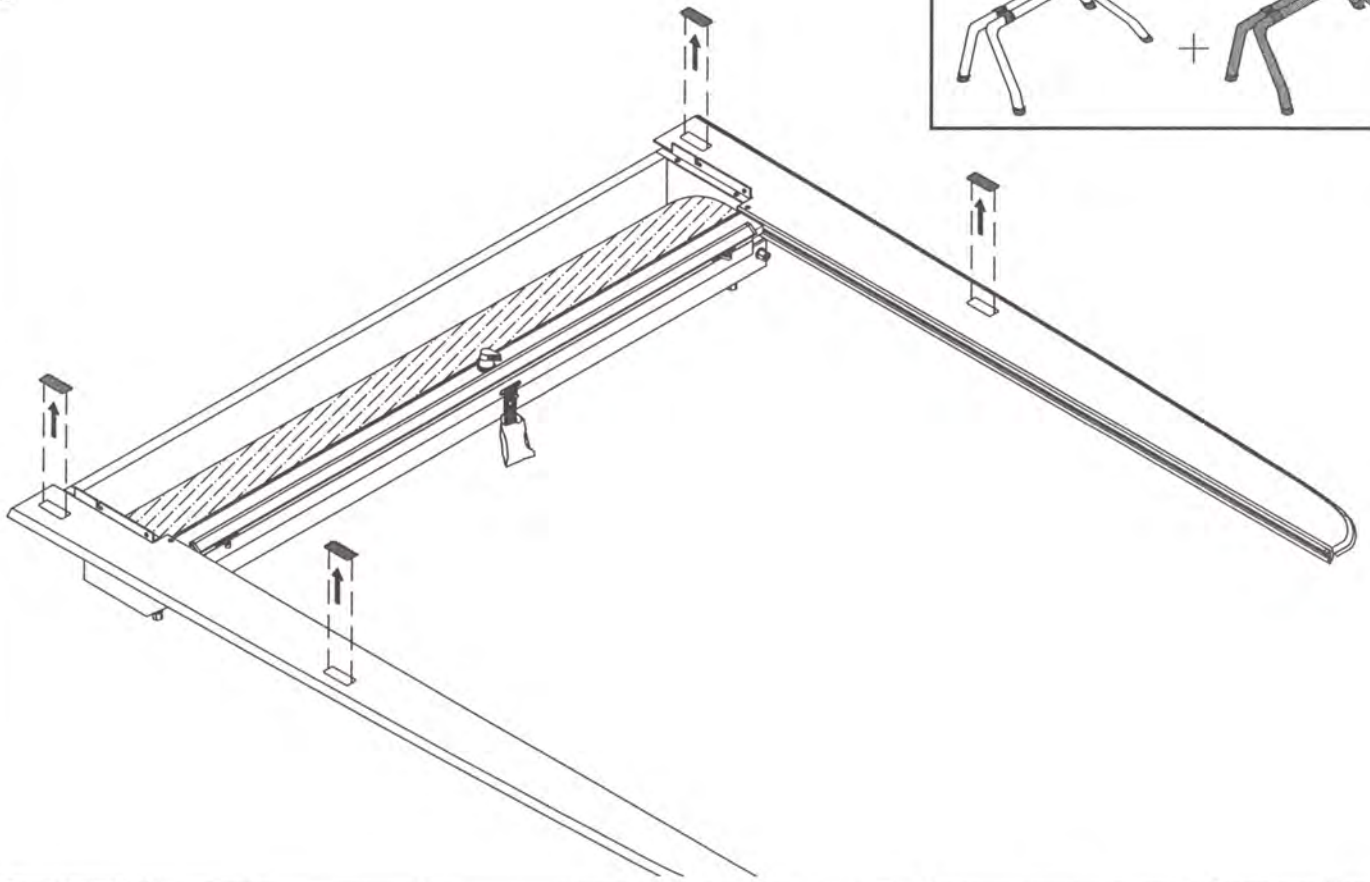

QwikFoot™

Installation Guide Volkswagen Amarok - QF750

Parts List

Item	Description	Qty.	Item	Description	Qty.
A	Style Bar Bracket	4	G	M8 Button Head Screw	8
B	Style Bar Retaining Bracket	4	H	M8 Star Washer	8
C	Style Bar Bed Clamp	4	I	M8 Socket Cap Screw	4
D	Front Boot	2	J	M8 Lock Washer	4
E	Back Left Boot	1	K	M6 Long Handle Hex Key	1
F	Back Right Boot	1	L	M5 Short Handle Hex Key	1

1

2

= 3

= 4

3

4

5