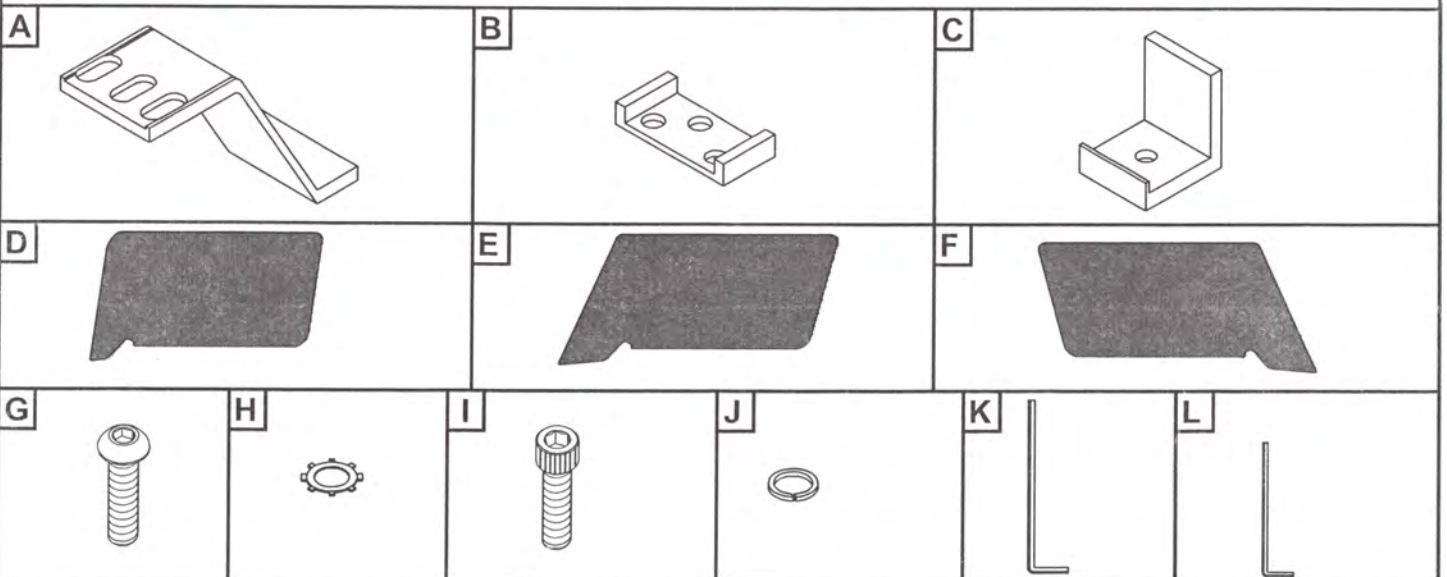

QwikFoot™

Installation Guide Volkswagen Amarok - QF750

Parts List

Item	Description	Qty.	Item	Description	Qty.
A	Style Bar Bracket	4	G	M8 Button Head Screw	8
B	Style Bar Retaining Bracket	4	H	M8 Star Washer	8
C	Style Bar Bed Clamp	4	I	M8 Socket Cap Screw	4
D	Front Boot	2	J	M8 Lock Washer	4
E	Back Left Boot	1	K	M6 Long Handle Hex Key	1
F	Back Right Boot	1	L	M5 Short Handle Hex Key	1