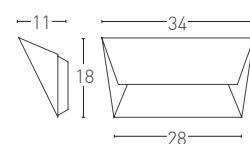

MAIL / MAIL S

Design Alberto Saggia+Valerio Sommella

MAIL è l'ironica collezione di applique disegnata da Alberto Saggia e Valerio Sommella per Lumen Center Italia. In queste pagine viene presentata nella versione "regular" (l 34 cm) e "small" (l 19 cm). Entrambe forniscono luce indiretta attraverso una sorgente LED o alogena eco energy saver.

MAIL e MAIL S sono disponibili in cinque diverse finiture: bianco opaco, grigio sabbia FT, grigio perla, foglia oro e foglia rame.

MAIL is the ironic collection of wall lamps designed by Alberto Saggia and Valerio Sommella for Lumen Center Italia. In these pages it is presented in its "regular" (l 34 cm) and "small" (l 19 cm) versions. They both produce indirect light using a LED system or an eco energy saver halogen light source. MAIL and MAIL S are available in five different finishes: matt white, sand grey FT, pearl grey, gold foil and copper foil.

「メール」は、アルベルト・サッジアとヴァレリオ・ソンメッラがルーメンセンター・イタリアのためにデザインしたシニカルな作品。このページでは、レギュラーサイズ（幅34 cm）とスモールサイズ（幅19 cm）の製品を紹介します。両方ともLED光源とエコハロゲン・エナジーセーバーのランプの二種類を取り揃えています。「メール」と「メール S」は、以下の五種類の塗装から選ぶことができます。ホワイト半光沢、サンド・グレーFT、パール・グレー、金箔仕上げ、銀箔仕上げ。

MAIL S

MAIL

Units: cm

Finishes

- 106 Matt white
- 115R FT Sand grey
- 123 Pearl grey
- 130 Gold foil
- 132 Copper foil

Electronic driver

Included for LED version only

Light source LED

MAIL S LED
LED 9,2W 220/240V 50/60Hz
840lm 3000K CRI>90

MAIL LED
LED 25W 220/240V 50/60Hz
2200lm 3000K CRI>90

A

MAIL S G9 Halogen ECO
max 1x60W 230V
980lm 2800K

D

MAIL R7s Linear Halogen ECO 114.2mm
max 1x230W 230V
5000lm 2900K

C

Certification

MAIL LED/ MAIL S LED

CE EAC IP20 Classe I

MAIL / MAIL S

CE EAC IP20 Classe I

CASA TAÍDE

project by
R. Oliveira &
V. M. Fernandez
Architects