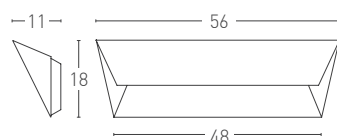

MAIL L/XL

Design Alberto Saggia+Valerio Sommella

MAIL L e XL nella versione "large" (l 56 cm) e "extra large" (l 81 cm). Utilizzano sorgenti LED o fluorescenti ECO Energy Saver. Disponibili in cinque diverse finiture: bianco opaco, grigio sabbia FT, grigio perla, foglia oro e foglia rame.

MAIL L and XL in "large" (l 56 cm) and "extra large" (l 81 cm) versions with embedded LED or Ecoflu light source.

Available in five different finishes: matt white, sand grey FT, pearl grey, gold foil and copper foil.

「メールL」と「メールXL」は、ラージサイズ（幅56 cm）とエクストラ・ラージサイズ（幅81 cm）の製品です。両方ともLED光源とエコハロゲン・エナジーセーバーのランプの二種類を取り揃えています。以下の五種類の塗装から選ぶことができます。ホワイト半光沢、サンド・グレーFT、パール・グレー、金箔仕上げ、銀箔仕上げ。

CASA TAÍDE

project by
R. Oliveira &
V.M. Fernandez
Architects

MAIL L