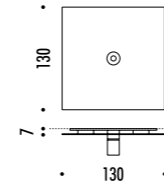

CE IP20

The sizes are expressed in millimeters.

DESIGN OMAR CARRAGLIA - 2006  
LAMPADA A SOSPENSIONE - METALLO  
SUSPENSION LAMP - METAL

MISS 2

CE IP20

CEILING ROSE

1A2970300.27.00	BIANCO OPACO / MATT WHITE - 2700K - ON/OFF	MAX 350 mA DC - 4 W LED 2700K - 290 lm - CRI > 90 / 3000K - 310 lm - CRI > 90
1A2970300.30.00	BIANCO OPACO / MATT WHITE - 3000K - ON/OFF	ROSONE BIANCO - CAVO BIANCO
1A2970400.27.00	NERO OPACO / MATT BLACK - 2700K - ON/OFF	INSTALLAZIONE SU CARTONGESSO CON ROSONE PIANO E FISSAGGIO MAGNETICO KIT INSTALLAZIONE OBBLIGATORIO INCLUSO
1A2970400.30.00	NERO OPACO / MATT BLACK - 3000K - ON/OFF	DIMENSIONI TAGLIO CARTONGESSO 85 x 97 mm - SPAZIO MINIMO PER INCASSO 120 mm DRIVER INDIPENDENTE INCLUSO INPUT 100-240 V - 50/60 Hz
		WHITE CEILING ROSE - WHITE CABLE
		INSTALLATION ON PLASTERBOARD WITH FLAT ROSE AND MAGNETIC FIXING COMPULSORY INSTALLATION KIT INCLUDED
		PLASTERBOARD CUT-OUT 85 x 97 mm - MINIMUM SPACE FOR MOUNTING 120 mm INCLUDES INDEPENDENT DRIVER INPUT 100-240 V - 50/60 Hz
1A2970800.27.00	OTTONE SPAZZOLATO / BRUSHED BRASS - 2700K - ON/OFF	MAX 350 mA DC - 4 W LED 2700K - 290 lm - CRI > 90 / 3000K - 310 lm - CRI > 90
1A2970800.30.00	OTTONE SPAZZOLATO / BRUSHED BRASS - 3000K - ON/OFF	ROSONE NERO - CAVO NERO
1A2972600.27.00	NERO OPACO TOTALE / MATT TOTAL BLACK - 2700K - ON/OFF	INSTALLAZIONE SU CARTONGESSO CON ROSONE PIANO E FISSAGGIO MAGNETICO KIT INSTALLAZIONE OBBLIGATORIO INCLUSO
1A2972600.30.00	NERO OPACO TOTALE / MATT TOTAL BLACK - 3000K - ON/OFF	DIMENSIONI TAGLIO CARTONGESSO 85 x 97 mm - SPAZIO MINIMO PER INCASSO 120 mm DRIVER INDIPENDENTE INCLUSO INPUT 100-240 V - 50/60 Hz
		BLACK CEILING ROSE - BLACK CABLE
		INSTALLATION ON PLASTERBOARD WITH FLAT ROSE AND MAGNETIC FIXING COMPULSORY INSTALLATION KIT INCLUDED
		PLASTERBOARD CUT-OUT 85 x 97 mm - MINIMUM SPACE FOR MOUNTING 120 mm INCLUDES INDEPENDENT DRIVER INPUT 100-240 V - 50/60 Hz