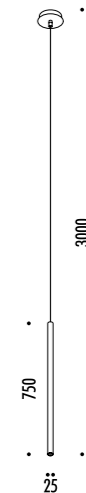

The sizes are expressed in millimeters.

DESIGN OMAR CARRAGLIA - 2006  
LAMPADA A SOSPENSIONE - METALLO  
SUSPENSION LAMP - METAL

MISS 1

 ENDLESS SYSTEM VERSION AVAILABLE

CE IP20

CEILING ROSE

1A2960300.27.00	BIANCO OPACO / MATT WHITE - 2700K - ON/OFF	100-240 V - 50/60 Hz - 5,6 W LED
1A2960300.30.00	BIANCO OPACO / MATT WHITE - 3000K - ON/OFF	2700K - 290 lm - CRI > 90 / 3000K - 310 lm - CRI > 90
1A2960400.27.00	NERO OPACO / MATT BLACK - 2700K - ON/OFF	ROSONE BIANCO - CAVO BIANCO
1A2960400.30.00	NERO OPACO / MATT BLACK - 3000K - ON/OFF	ACCESSORI OPZIONALI KIT SOSPENSIONE WHITE CEILING ROSE - WHITE CABLE OPTIONAL ACCESSORIES SUSPENSION KIT
1A2960800.27.00	OTTONE SPAZZOLATO / BRUSHED BRASS - 2700K - ON/OFF	100-240 V - 50/60 Hz - 5,6 W LED
1A2960800.30.00	OTTONE SPAZZOLATO / BRUSHED BRASS - 3000K - ON/OFF	2700K - 290 lm - CRI > 90 / 3000K - 310 lm - CRI > 90
1A2962600.27.00	NERO OPACO TOTALE / MATT TOTAL BLACK - 2700K - ON/OFF	ROSONE NERO - CAVO NERO
1A2962600.30.00	NERO OPACO TOTALE / MATT TOTAL BLACK - 3000K - ON/OFF	ACCESSORI OPZIONALI KIT SOSPENSIONE BLACK CEILING ROSE - BLACK CABLE OPTIONAL ACCESSORIES SUSPENSION KIT