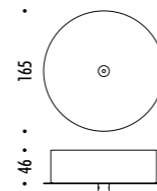

DIMMABLE VERSIONS

1A2960300.27.01	BIANCO OPACO / MATT WHITE - 2700K - DALI	100-240 V - 50/60 Hz - 5,6 W LED 2700K - 290 lm - CRI>90 / 3000K - 310 lm - CRI>90 ROSONE BIANCO - CAVO BIANCO ACCESSORI OPZIONALI KIT SOSPENSIONE WHITE CEILING ROSE - WHITE CABLE OPTIONAL ACCESSORIES SUSPENSION KIT
1A2960300.30.01	BIANCO OPACO / MATT WHITE - 3000K - DALI	
1A2960300.27.02	BIANCO OPACO / MATT WHITE - 2700K - TRIAC	
1A2960300.30.02	BIANCO OPACO / MATT WHITE - 3000K - TRIAC	
1A2960300.27.03	BIANCO OPACO / MATT WHITE - 2700K - 1-10 V	
1A2960300.30.03	BIANCO OPACO / MATT WHITE - 3000K - 1-10 V	
1A2960300.27.04	BIANCO OPACO / MATT WHITE - 2700K - PUSH	
1A2960300.30.04	BIANCO OPACO / MATT WHITE - 3000K - PUSH	
1A2960400.27.01	NERO OPACO / MATT BLACK - 2700K - DALI	
1A2960400.30.01	NERO OPACO / MATT BLACK - 3000K - DALI	
1A2960400.27.02	NERO OPACO / MATT BLACK - 2700K - TRIAC	
1A2960400.30.02	NERO OPACO / MATT BLACK - 3000K - TRIAC	
1A2960400.27.03	NERO OPACO / MATT BLACK - 2700K - 1-10 V	
1A2960400.30.03	NERO OPACO / MATT BLACK - 3000K - 1-10 V	
1A2960400.27.04	NERO OPACO / MATT BLACK - 2700K - PUSH	
1A2960400.30.04	NERO OPACO / MATT BLACK - 3000K - PUSH	
1A2960800.27.01	OTTONE SPAZZOLATO / BRUSHED BRASS - 2700K - DALI	100-240 V - 50/60 Hz - 5,6 W LED 2700K - 290 lm - CRI>90 / 3000K - 310 lm - CRI>90 ROSONE NERO - CAVO NERO ACCESSORI OPZIONALI KIT SOSPENSIONE BLACK CEILING ROSE - BLACK CABLE OPTIONAL ACCESSORIES SUSPENSION KIT
1A2960800.30.01	OTTONE SPAZZOLATO / BRUSHED BRASS - 3000K - DALI	
1A2960800.27.02	OTTONE SPAZZOLATO / BRUSHED BRASS - 2700K - TRIAC	
1A2960800.30.02	OTTONE SPAZZOLATO / BRUSHED BRASS - 3000K - TRIAC	
1A2960800.27.03	OTTONE SPAZZOLATO / BRUSHED BRASS - 2700K - 1-10 V	
1A2960800.30.03	OTTONE SPAZZOLATO / BRUSHED BRASS - 3000K - 1-10 V	
1A2960800.27.04	OTTONE SPAZZOLATO / BRUSHED BRASS - 2700K - PUSH	
1A2960800.30.04	OTTONE SPAZZOLATO / BRUSHED BRASS - 3000K - PUSH	
1A2962600.27.01	NERO OPACO TOTALE / MATT TOTAL BLACK - 2700K - DALI	
1A2962600.30.01	NERO OPACO TOTALE / MATT TOTAL BLACK - 3000K - DALI	
1A2962600.27.02	NERO OPACO TOTALE / MATT TOTAL BLACK - 2700K - TRIAC	
1A2962600.30.02	NERO OPACO TOTALE / MATT TOTAL BLACK - 3000K - TRIAC	
1A2962600.27.03	NERO OPACO TOTALE / MATT TOTAL BLACK - 2700K - 1-10 V	
1A2962600.30.03	NERO OPACO TOTALE / MATT TOTAL BLACK - 3000K - 1-10 V	
1A2962600.27.04	NERO OPACO TOTALE / MATT TOTAL BLACK - 2700K - PUSH	
1A2962600.30.04	NERO OPACO TOTALE / MATT TOTAL BLACK - 3000K - PUSH	

CE IP20