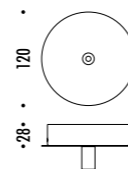

The sizes are expressed in millimeters.

DESIGN OMAR CARRAGLIA - 2006  
LAMPADA A SOSPENSIONE - METALLO  
SUSPENSION LAMP - METAL

MISS 1

 ENDLESS SYSTEM VERSION AVAILABLE

CE IP20

CEILING ROSE

1A2960300.27.00	BIANCO OPACO / MATT WHITE - 2700K - ON/OFF	100-240 V - 50/60 Hz - 5,6 W LED
1A2960300.30.00	BIANCO OPACO / MATT WHITE - 3000K - ON/OFF	2700K - 290 lm - CRI > 90 / 3000K - 310 lm - CRI > 90
1A2960400.27.00	NERO OPACO / MATT BLACK - 2700K - ON/OFF	ROSONE BIANCO - CAVO BIANCO
1A2960400.30.00	NERO OPACO / MATT BLACK - 3000K - ON/OFF	ACCESSORI OPZIONALI KIT SOSPENSIONE WHITE CEILING ROSE - WHITE CABLE OPTIONAL ACCESSORIES SUSPENSION KIT
1A2960800.27.00	OTTONE SPAZZOLATO / BRUSHED BRASS - 2700K - ON/OFF	100-240 V - 50/60 Hz - 5,6 W LED
1A2960800.30.00	OTTONE SPAZZOLATO / BRUSHED BRASS - 3000K - ON/OFF	2700K - 290 lm - CRI > 90 / 3000K - 310 lm - CRI > 90
1A2962600.27.00	NERO OPACO TOTALE / MATT TOTAL BLACK - 2700K - ON/OFF	ROSONE NERO - CAVO NERO
1A2962600.30.00	NERO OPACO TOTALE / MATT TOTAL BLACK - 3000K - ON/OFF	ACCESSORI OPZIONALI KIT SOSPENSIONE BLACK CEILING ROSE - BLACK CABLE OPTIONAL ACCESSORIES SUSPENSION KIT