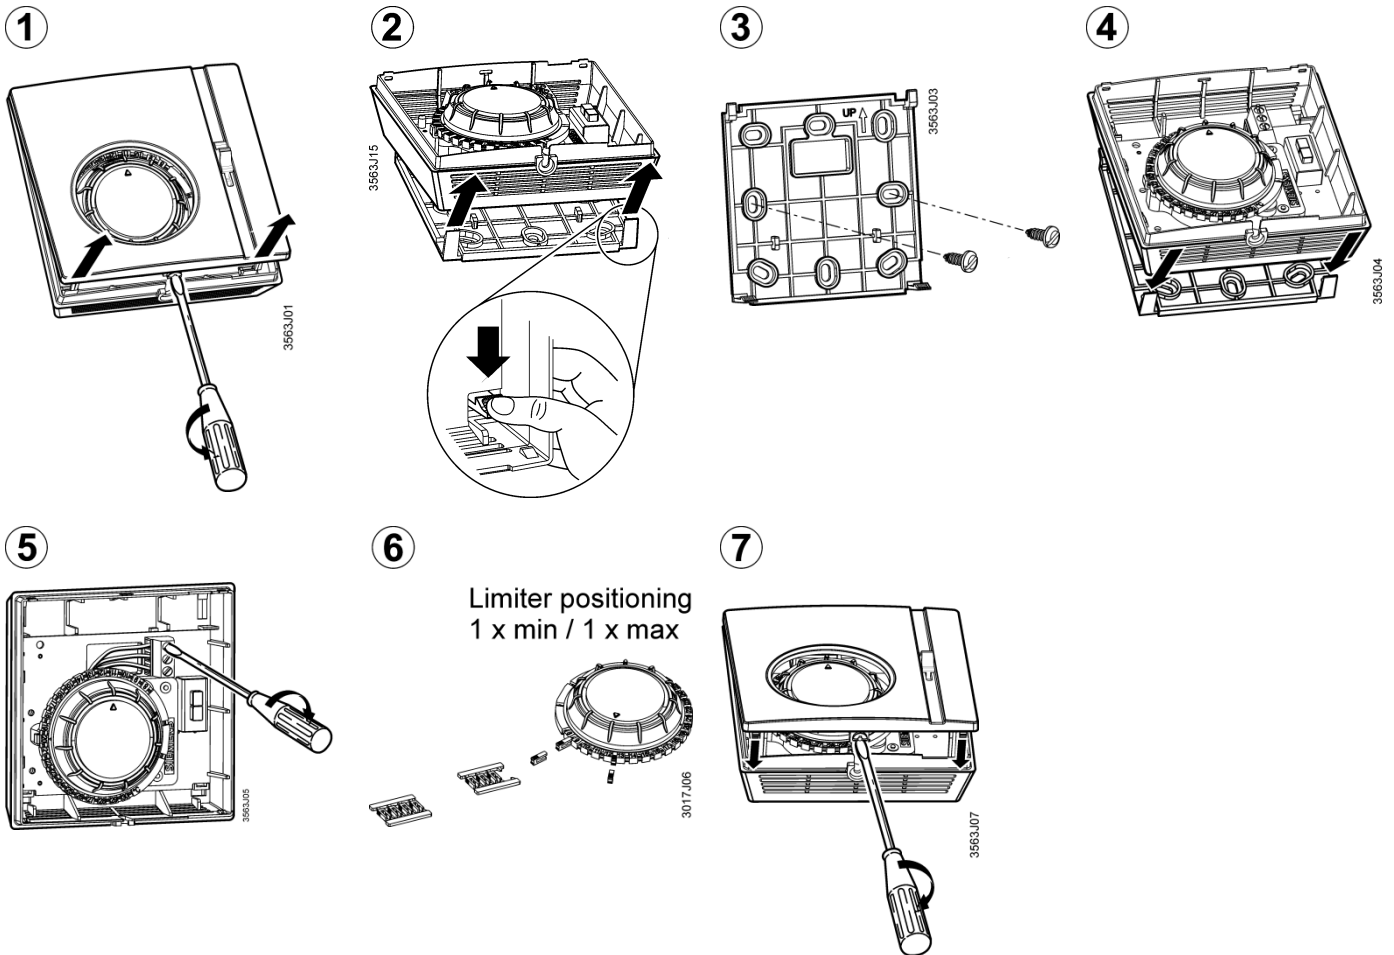

el Οδηγίες Εγκατάστασης
sk Návod na montáž
cs Montážní list
pl Instrukcja montażu
hu Telepítési leírás

RAA...

Dimensions in mm

RAA11 / RAA21

RAA11 / RAA21 - Heating mode

RAA11 / RAA21 - Cooling mode

- D1 Zone valve or thermal valve for heating
- D2 Zone valve or thermal valve for cooling
- L Switching voltage
AC 24...250V
- N1 Room thermostat
- Y1 Control output
"Heating", AC 24...250V
- Y2 Control output
"Cooling", AC 24...250V
- N Neutral
- T Thermostat element
(gas-filled diaphragm)

RAA31

RAA31 - Heating mode

RAA31 - Cooling mode

- D1 Zone valve or thermal valve for heating
- D2 Zone valve or thermal valve for cooling
- L Switching voltage
AC 24...250V
- N1 Room thermostat
- S ON/OFF switch
- Y1 Control output
"Heating", AC 24...250V
- Y2 Control output
"Cooling", AC 24...250V
- N Neutral
- T Thermostat element
(gas-filled diaphragm)